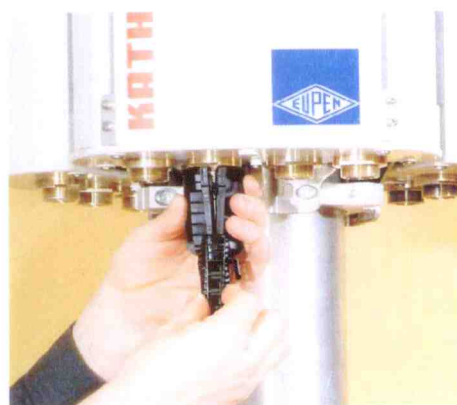

連接頭密封保护盒 Sealing Housing for Connecting

安全 • 经济 • 省时

- 现场安装，不需任何辅助工具
- 防水标准符合 IP68，防紫外線，適用環境溫度 - 30°C 到 60°C
- 安装极为容易，< 30 秒 / 1 个人
- 可重复使用
- 取代传统的费时费料的用防水胶带，絕缘胶带保护的方法

Safe • Economic • Time-saving

- Field proven
- Water tightness according IP68, UV resistant, reliable protection over a wide temperature range - 30°C to 60°C
- Easy and time saving installation , < 30sec. / person
- Reusable
- Replace the traditional protection method which use watertight tape, insulating tape

编号 Type No.	说明 Description
SH12-78	7/8"与 1/2" 电缆连接 Cable connection between 7/8" and 1/2"
SH12-114	1 1/4"与 1/2" 电缆连接 Cable connection between 1 1/4" and 1/2"
SH12-158	1 5/8"与 1/2" 电缆连接 Cable connection between 1 5/8" and 1/2"
SH12-ANT-TMA	天線或塔放 DIN 接口与 1/2" 跳線连接 1/2" jumper connecting between jumper and antenna or TMA